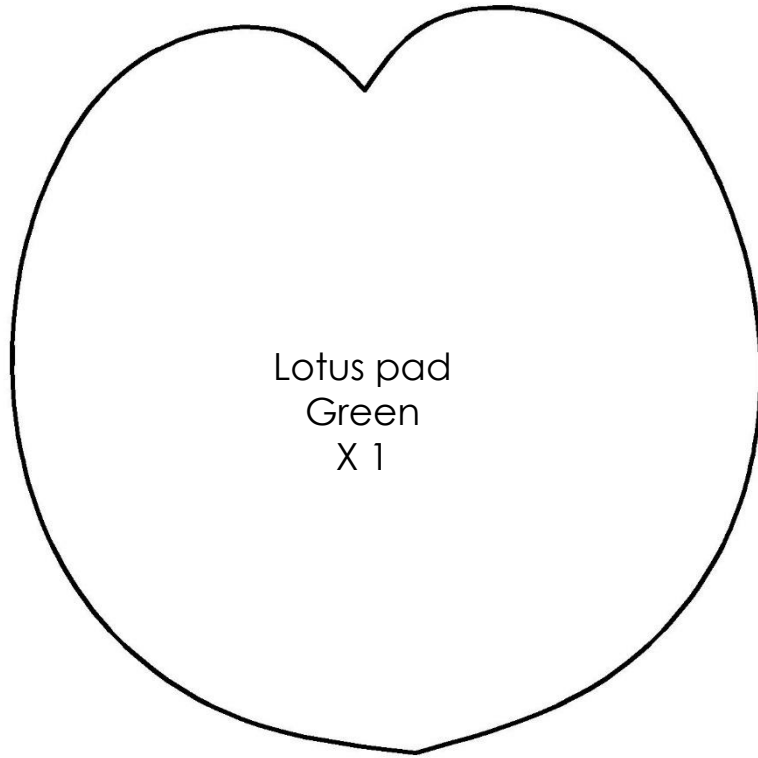

# Paper lotus template

Cutting template for  
**5cm lotus flower with lotus pad**

Inner Petal  
Pink

X 6 continuous petal  
( refer blog)

Outer Petal  
Pink  
X 14

Base  
Pink  
X 1

Lotus pad  
Green  
X 1

Stigmas (Flower centre)  
Yellow  
X 1