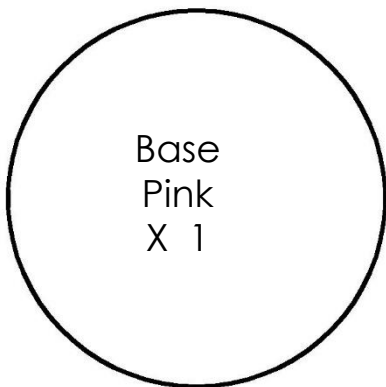

# Paper lotus template

Cutting template for  
**5cm lotus flower with lotus pad**

Inner Petal  
Pink

X 6 continuous petal  
( refer blog)

Outer Petal  
Pink  
X 14

Base  
Pink  
X 1

Lotus pad  
Green  
X 1

Stigmas (Flower centre)  
Yellow  
X 1