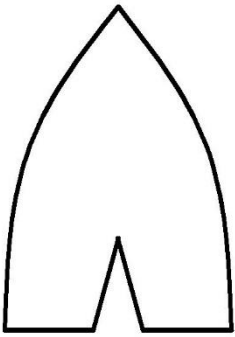

# Paper lotus template

Cutting template for  
**5cm lotus flower with lotus pad**

Inner Petal  
Pink

X 6 continuous petal  
( refer blog)

Outer Petal  
Pink  
X 14

Base  
Pink  
X 1

Lotus pad  
Green  
X 1

Stigmas (Flower centre)  
Yellow  
X 1