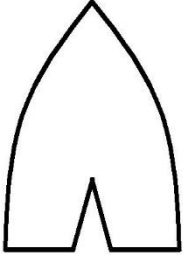

# Paper lotus template

Cutting template for  
**5cm lotus flower with lotus pad**

Inner Petal  
Pink

X 6 continuous petal  
( refer blog)

Outer Petal  
Pink  
X 14

Base  
Pink  
X 1

Lotus pad  
Green  
X 1

Stigmas (Flower centre)  
Yellow  
X 1